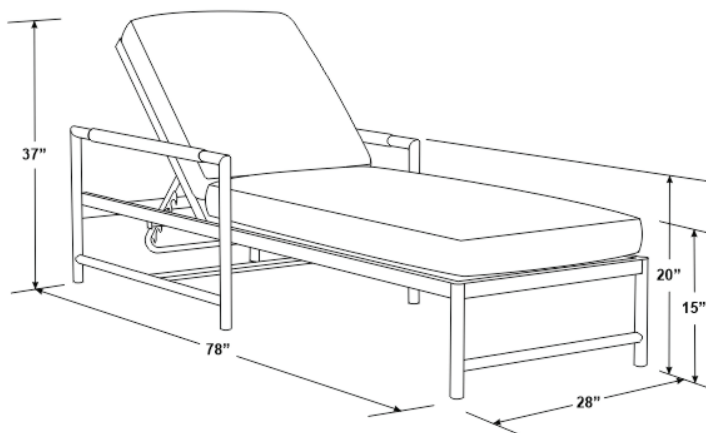

### SPECS

Width: 28"

Depth: 78"

Seat Height: 16"

Arm Height: 20"

Back Height: 37"

Weight: 37 lbs

- Fully welded, scratch-resistant powder-coated aluminum frame in Graphite Finish
- Wrapped in weather-resistant colorfast rope in Stone grey
- Weather resistant, high-resiliency foam cushion
- Stocked in Premium Sunbrella fabric in Echo Ash without welt
- Non-marking plastic glides
- Commercial Quality Construction
- Custom Cushions available in approx. 8-10 weeks.